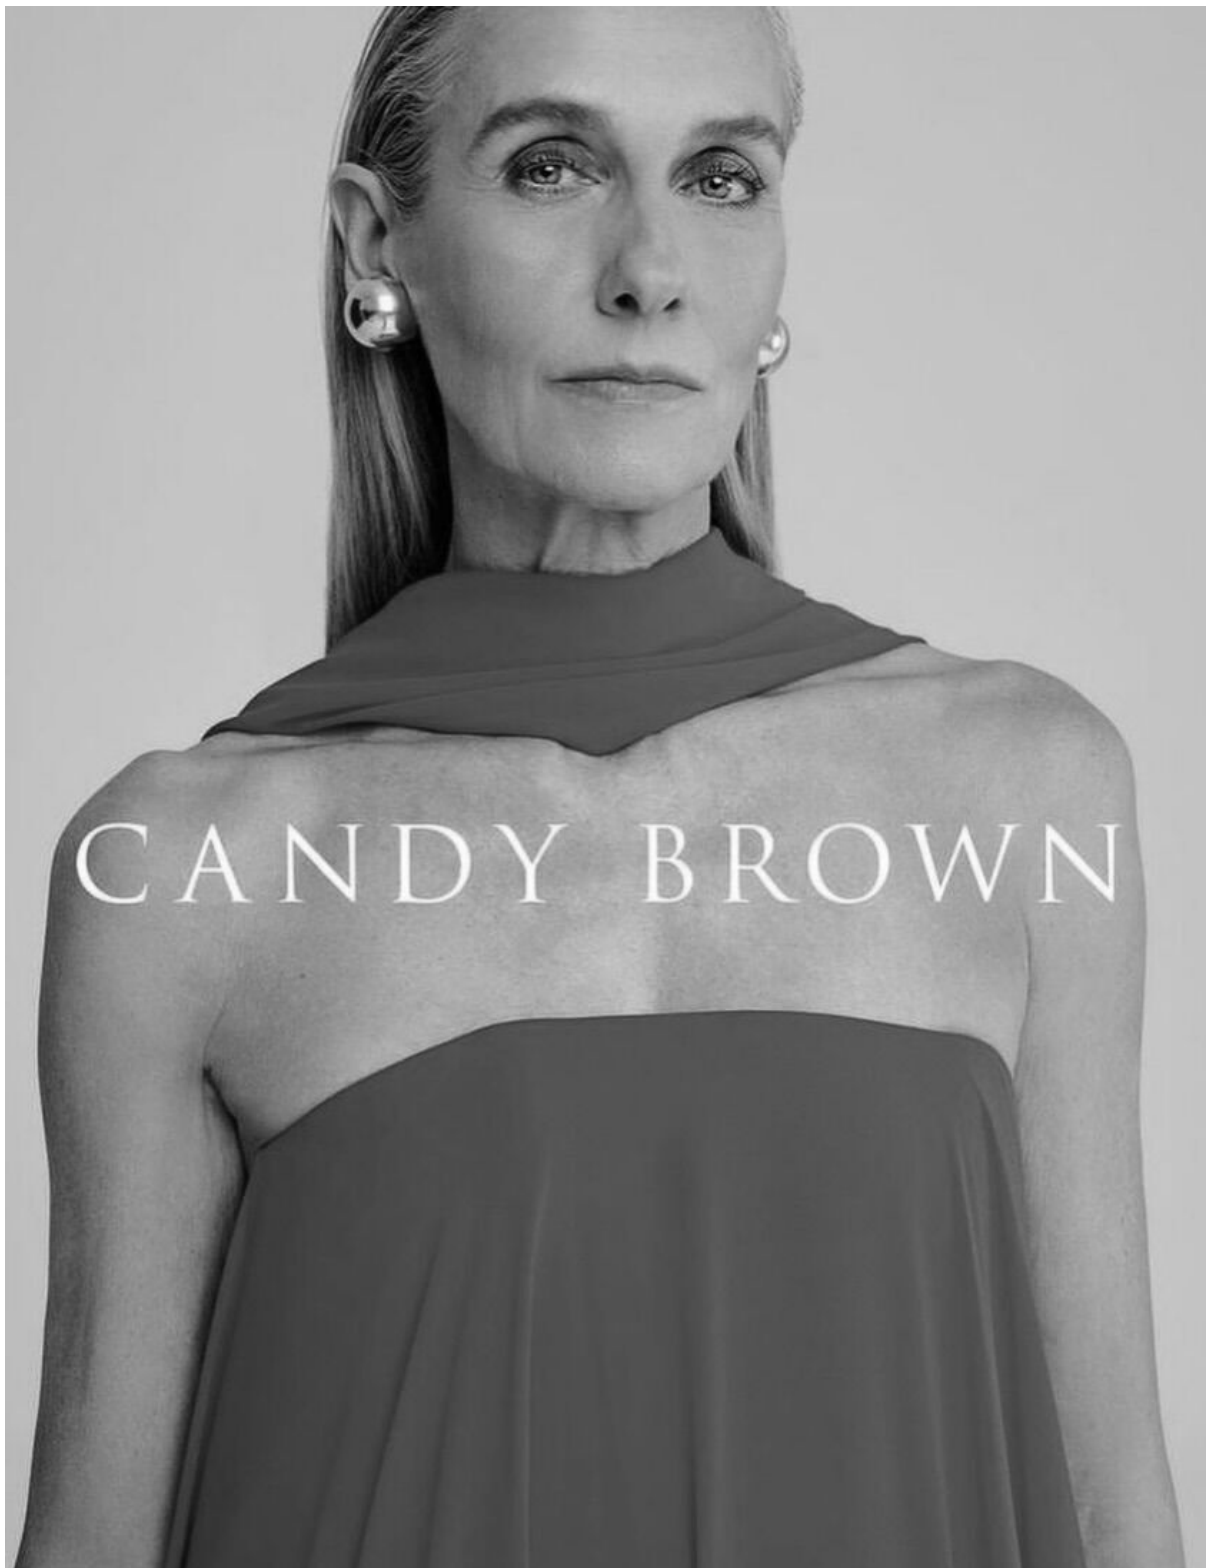

CONSTANZE

height 5'9.5 · bust 33.5" · waist 28.5" · hips 38.5" · dress 38 EU/8 US/10 UK
shoes size 40.5 EU/9.5 US/7 UK · hair blonde · eyes blue